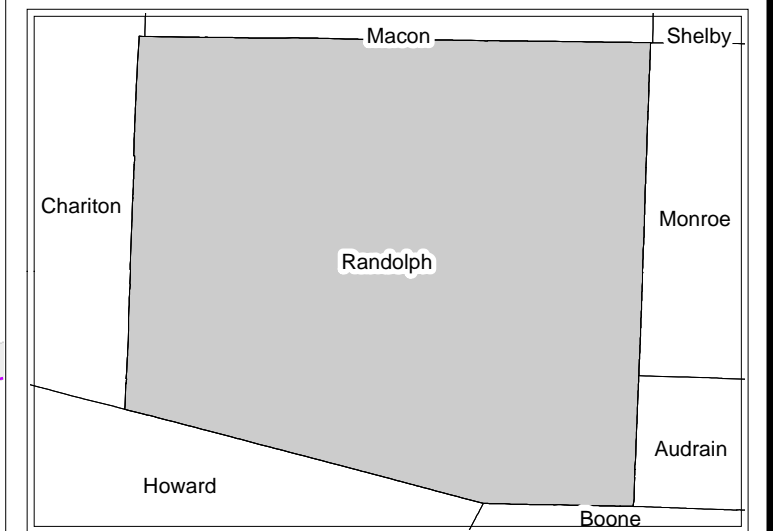

Map Sheet Extent

- Districts
- Counties
- Interstates
- U.S. Highways
- MO Highways
- Incorporated Places*

Absolute Scale
1:86,804

Office of Administration
December 2011