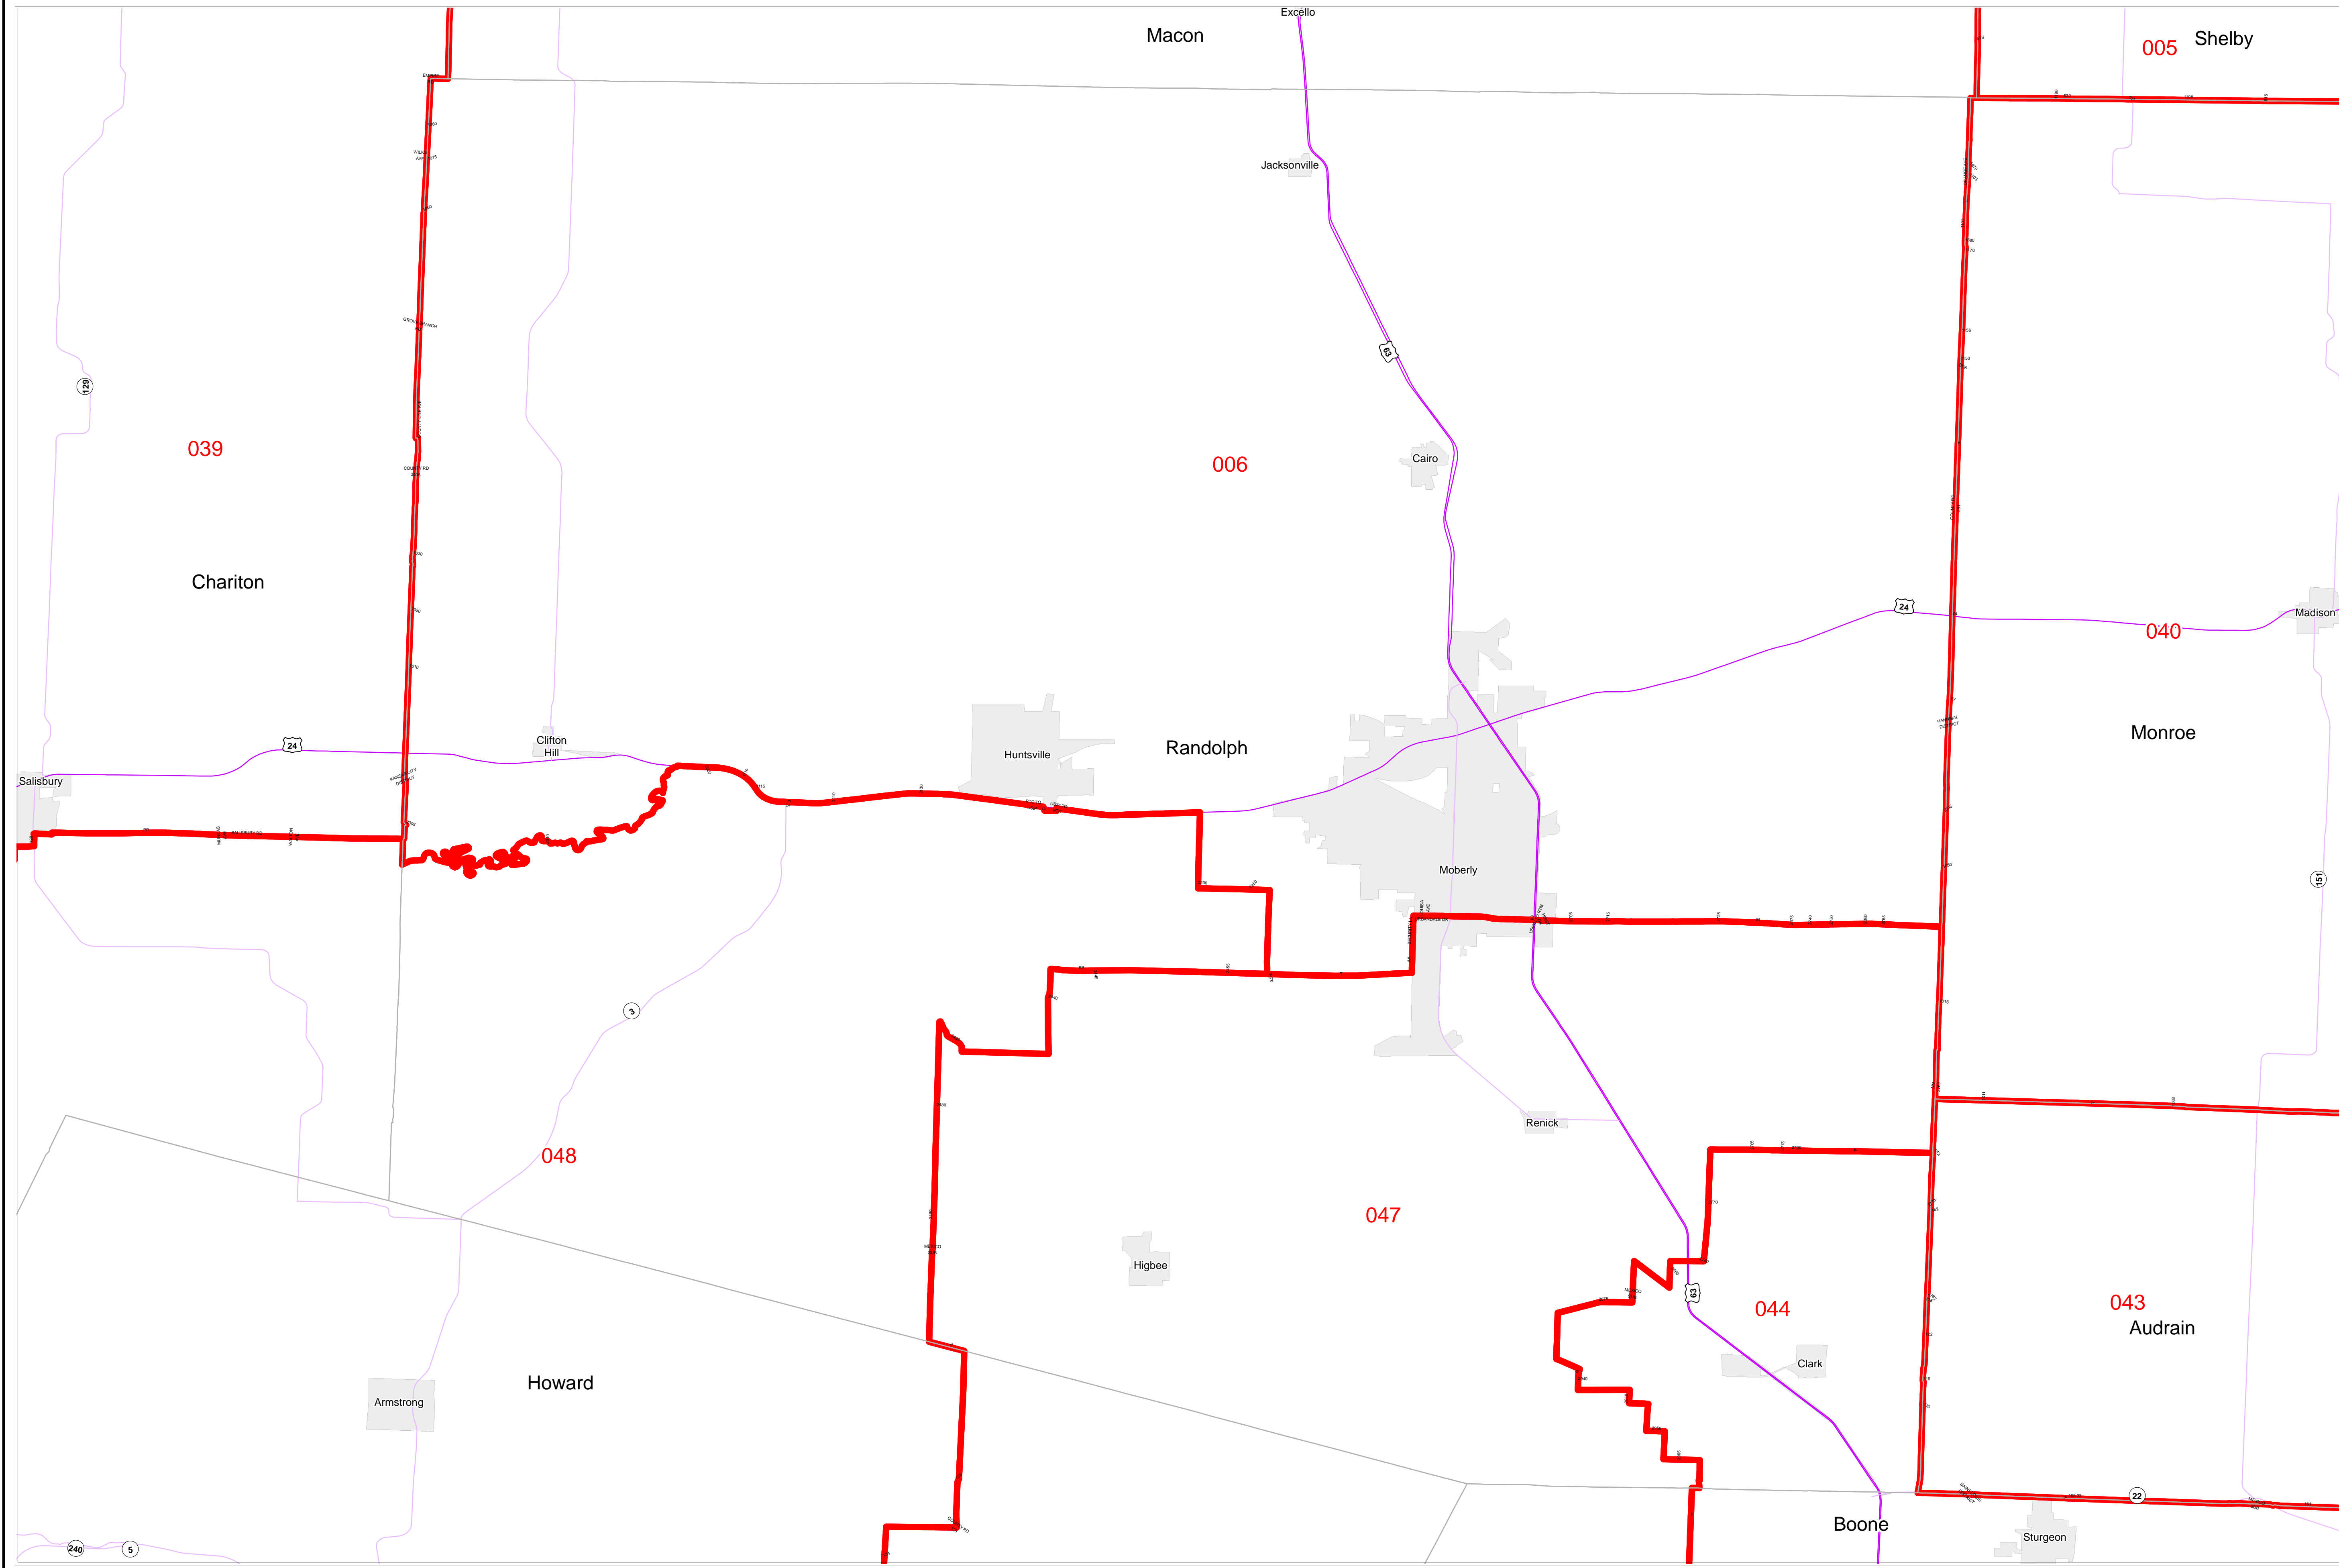

House Apportionment Plan 2011

Missouri Appellate Apportionment Commission

Randolph County

Map Sheet Extent

- Districts
- Counties
- Interstates
- U.S. Highways
- MO Highways
- Incorporated Places*

Absolute Scale
1:86,804

Office of Administration
December 2011